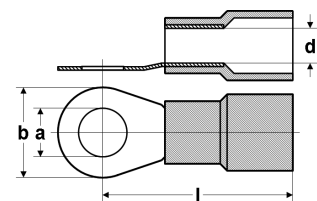

Solderless terminals

insulated - eye type

Insulated solderless terminals

PA insulated solderless terminals for cross sections of 0.1 to 16.0mm².
Simple cable inlet through Easy-Entry (expanded sleeve).
Insulated with high dielectric strength.

Material

Socket: Copper
Surface: tinned

Insulation: partially-insulated

Technical data

Temperature range: -60°C up to +125°C

Dimensions

- a Diameter of the boring
- d Inner diameter of the cable insertion
- b Flange width
- l Length till middle of the boring