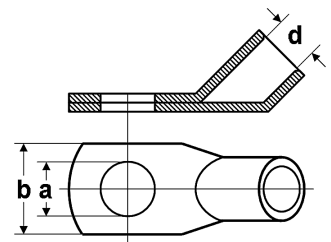

HELU-S-RK-45-CU-UL Copper tubular cable lug - 45° angled

Tubular cable lug angled HELU-S-RK-45-CU-UL

Non-insulated tubular cable lugs in eye type design, 45° angled.

Material

Socket: Copper according to DIN EN 13600
Surface: tin plated

Technical data

Temperature range: up to +120°C

Note

Compression instruction and instruction for assembly see chapter "Technical information".

Dimensions

- a Diameter of the boring
- d Inner diameter of the cable insertion
- b Flange width

Continuation ►

HELU-S-RK-45-CU-UL Copper tubular cable lug - 45° angled

eye type

Part no. 45°	Type	Cross-section mm ²	a mm	d mm	b mm	Weight kg / 1000 items	Unit	Net EUR/ 100 items at a purchase of		
								up to 100	101 - 500	501 - 1000
907500	HELU-S-RK-45-CU-UL 185-16	185,0	17,0	19,0	35,0	128,4	20	o. r.	o. r.	o. r.
907501	HELU-S-RK-45-CU-UL 185-20	185,0	21,0	19,0	35,0	139,9	20	o. r.	o. r.	o. r.
907502	HELU-S-RK-45-CU-UL 240-12	240,0	13,0	21,0	38,0	154,6	15	o. r.	o. r.	o. r.
907503	HELU-S-RK-45-CU-UL 240-16	240,0	17,0	21,0	38,0	165,1	15	o. r.	o. r.	o. r.
907504	HELU-S-RK-45-CU-UL 240-20	240,0	21,0	21,0	38,0	170,4	15	o. r.	o. r.	o. r.
907505	HELU-S-RK-45-CU-UL 300-12	300,0	13,0	24,0	43,0	257,0	15	o. r.	o. r.	o. r.
907506	HELU-S-RK-45-CU-UL 300-16	300,0	17,0	24,0	43,0	256,8	15	o. r.	o. r.	o. r.
907507	HELU-S-RK-45-CU-UL 300-20	300,0	21,0	24,0	43,0	273,0	15	o. r.	o. r.	o. r.