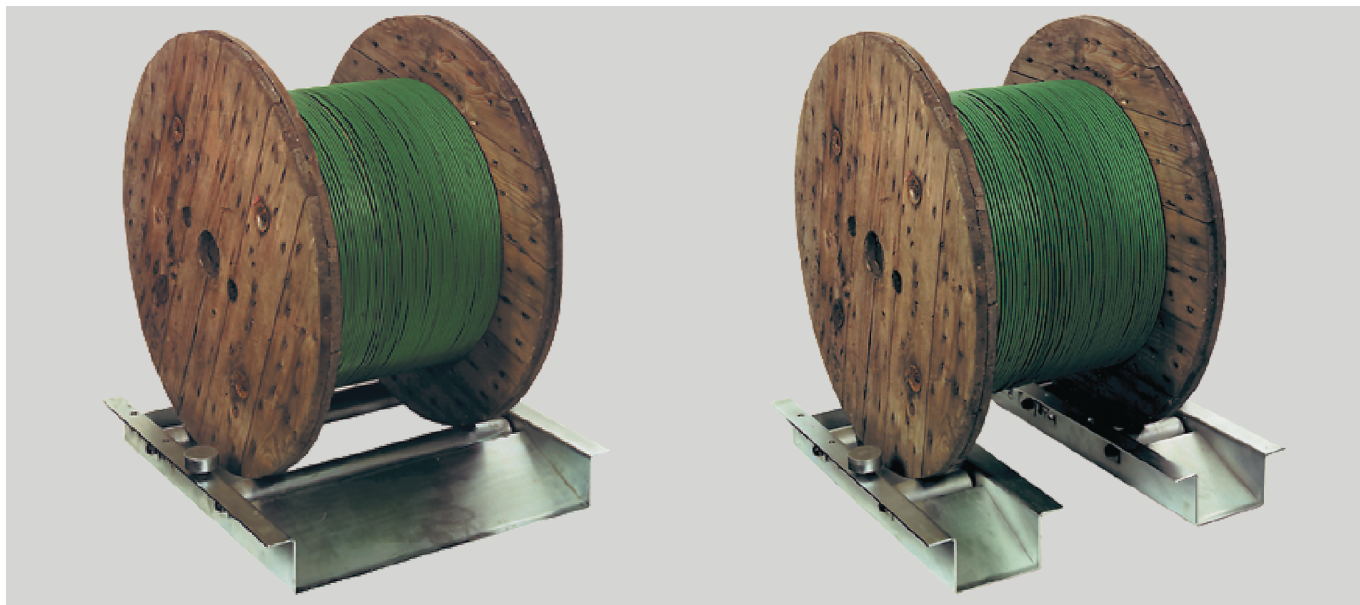

TROMBOI 800 / TROMBOI 1400 drum decoiler

shaftless

Shaftless drum decoiler TROMBOI 800 / 1400

For drums for different diameters and weights.

- compact design
- loading ramp
- sturdy welded steel construction
- specially suitable for one-way drums
- ball bearing axles

drum decoiler

Part no.	Type	Weight app. kg	Load capacity kg	Reel-Ø app. mm	Reel width mm	Unit	Net EUR/item at a purchase of		
							1	2 - 4	5 - 10
904762	TROMBOI 800	21,0	500	400 - 1000	580	1	o. r.	o. r.	o. r.
904763	TROMBOI 1400	25,1	1500	500 - 1800	-	1	o. r.	o. r.	o. r.